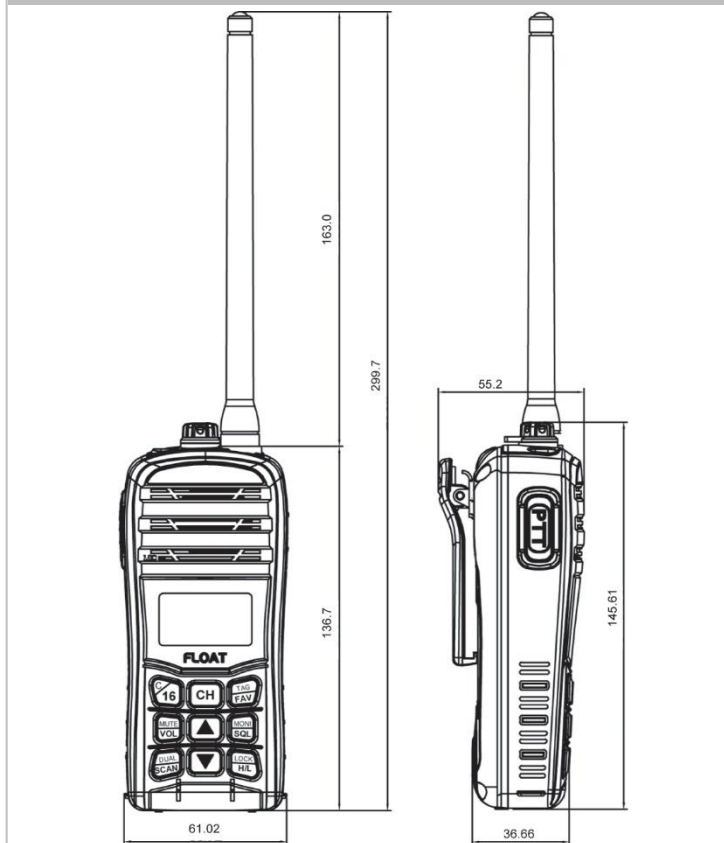

SPECIFICATIONS

● TECHNICAL SPECIFICATIONS

- Frequency Range: 156.000~161.450 MHz (TX)
156.050~163.425 MHz (RX)
- Operating Channels: ITU, USA, CAN, WX channels
- Output Power: High 5 W / Low 1 W

● BATTERY REQUIREMENTS

- Battery Voltage: DC 7.4 V
- Capacity: 1200 mAh
- Operating Temperature: -15°C~+55°C

● SIZE & WEIGHT

- Size: 146 (H)×63 (W)×42 (D) mm
- Weight: 288 g (Transceiver + Battery)

- IP GRADE IP67 (Transceiver / Antenna / Battery)
IP22 (Charger / Adaptor)

SIZE DIMENSION

EQUIPMENT LIST

● STANDARD

- Transceiver & Antenna 1 set
- Rechargeable Battery Pack 1 pc
- Battery Charger 1 pc
- AC/DC Adaptor 1 pc
- Belt Clip 1 pc
- Wrist Rope 1 pc

Rechargeable Battery Pack