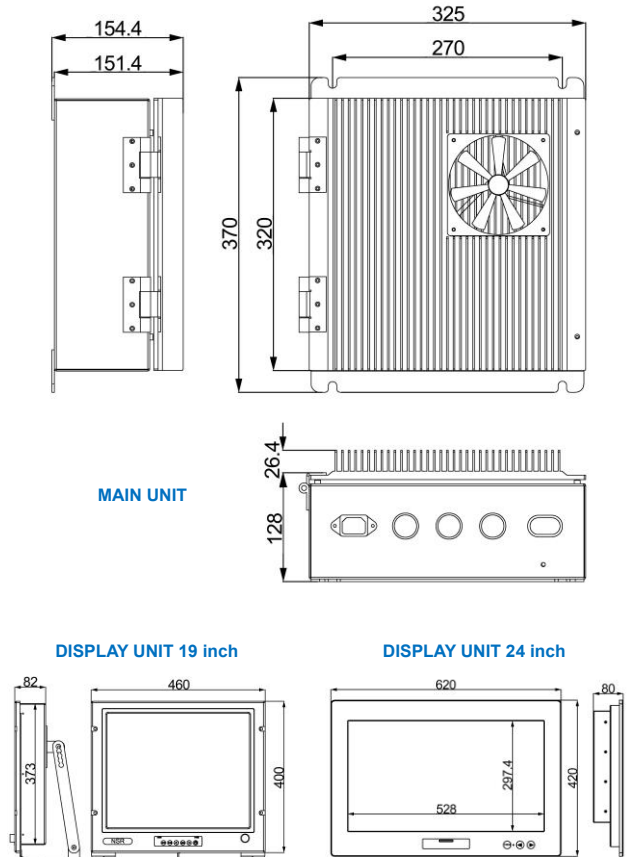

FEATURES

- Compliant with IHO S52 standard;
- ENC Display, illimitable zoom;
- Operate convenient;
- NMEA port×8, RS232 port×2;
- Aluminum case used;
- Table or flush mounting for display unit;
- Navlog inside for non-paper log record;
- CPA/TCPA calculate;
- Multi-route design.

EQUIPMENT LIST

● STANDARD

- | | | |
|--------------------------------|-----------|------|
| - Main Unit | NES-3000P | 1 pc |
| - Display Unit (19 or 24 inch) | NES-3000D | 1 pc |
| - Trackball | NES-3000T | 1 pc |
| - Keyboard | NES-3000K | 1 pc |
| - Recover USB Disk | | |
| - Install Materials | | |

● OPTIONS

- | | | |
|-------|----------|-------|
| - UPS | UPS-2KVA | 1 set |
|-------|----------|-------|

SIZE DIMENSION

SPECIFICATIONS

● DISPLAY UNIT

- | | |
|--------------------|----------------------|
| - Resolution: | 1280×1024, 1920×1080 |
| - Display Size: | ≧ 19 inch |
| - Protected Glass: | Bonding Glass |
| - Weight: | ≧ 14 kg |

- | | |
|-----------------|------------------------------|
| - H/W: | Intel Core i5 |
| | 8G DDR4 RAM |
| | Dual H/D 64G SSD & 32G SSD |
| | NMEA×8, RS232×2 |
| | USB×4, LAN×2, HDMI×1 |
| - Power Supply: | AC110 V/220 V |
| - Size: | 325 (W)×370 (H)×154.4 (D) mm |
| - Weight: | 12 kg |
| - IP Grade: | IP22 |